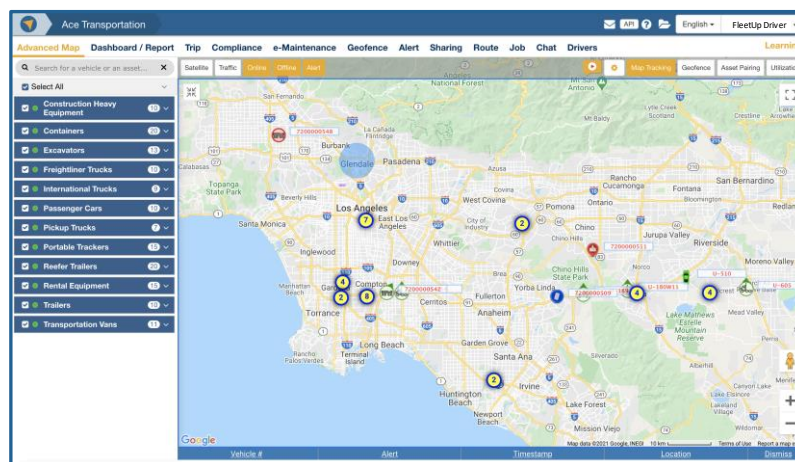

Standard

Real-time precision vehicle tracking

Product overview

FleetUp Standard is a fleet management software solution that combines precision GPS vehicle tracking with advanced geofencing, and detailed trip reporting features.

FleetUp Standard updates the exact location and movement of all of your vehicles - heavy duty and

light trucks, vans and passenger vehicles every 10 seconds.

With FleetUp Standard, knowing exactly where your valuable fleet assets are going and when they will arrive is just a simple mouse click away.

FleetUp Standard's Advanced Map feature displays the location and movement of your vehicles.

Core features

FleetUp Standard includes an impressive array of core features that make managing your fleet faster, simpler and more intuitive than ever before:

- Real-time GPS tracking with 10 second updates
- Advanced map with live view, trip history, and data sharing
- Geofences with detention time, transit time analysis and entering and exiting alerts
- Suspicious movement detection to protect against theft
- Custom alerts for speeding and idling
- Vehicle inventory displayed on map for easy reference
- Custom tracking and monitoring alerts
- Live ETA, trip history and account sharing
- Mobile app for fleet admins and operators
- Robust reporting of driving behavior (speeding, harsh braking, etc.)
- Mobile app for fleet admins and drivers