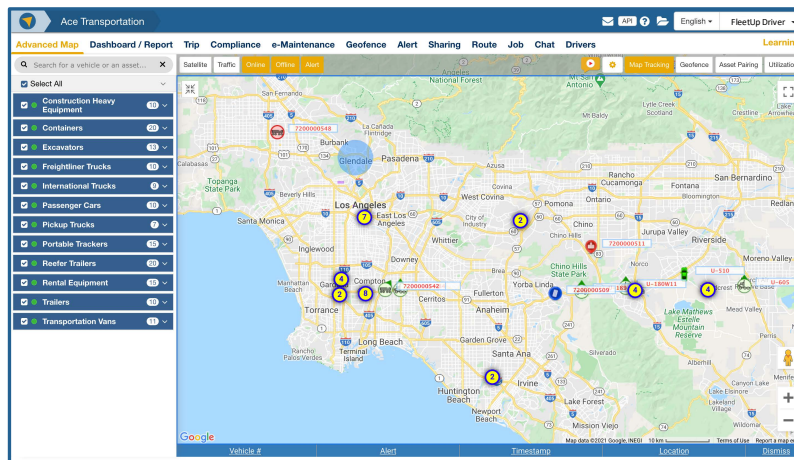

Real-time precision vehicle tracking

Product overview

FleetUp Standard is a fleet management software solution that combines precision GPS vehicle tracking with advanced geofencing, and detailed trip reporting features.

FleetUp Standard updates the exact location and movement of all of your vehicles - heavy duty and light trucks, vans and passenger vehicles every 10 seconds.

With FleetUp Standard, knowing exactly where your valuable fleet assets are going and when they will arrive is just a simple mouse click away.

FleetUp Standard's Advanced Map feature displays the location and movement of your vehicles

Core features

FleetUp Standard includes an impressive array of core features that make managing your fleet faster, simpler and more intuitive than ever before:

- Real-time GPS tracking with 10 second updates
- Vehicle inventory displayed on map for easy reference
- Advanced map with live view, trip history, and data sharing
- Custom tracking and monitoring alerts
- Geofences with detention time, transit time analysis and entering and exiting alerts
- Live ETA, trip history and account sharing
- Customized location alerts
- Mobile app for fleet admins and operators