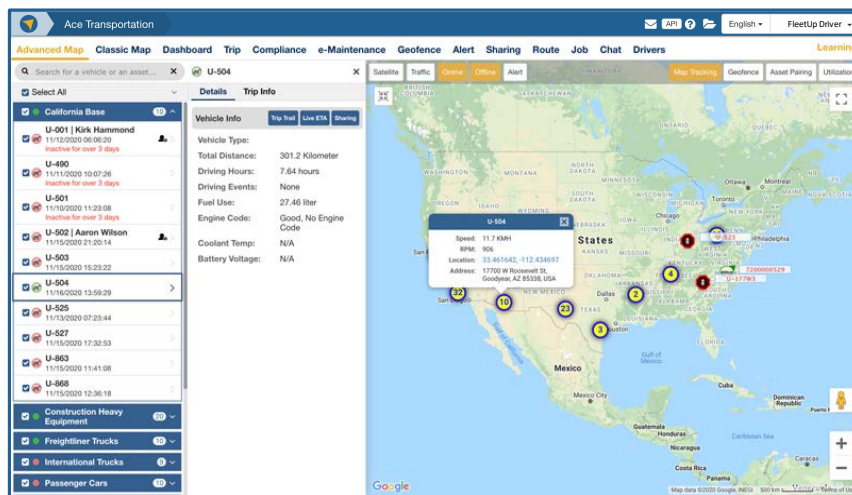

Container tracking, monitoring and security

Product overview

FleetUp Asset Container is an end-to-end asset tracking solution that prevents container theft and streamlines inventory management.

FleetUp Asset Container lets you pinpoint the exact location of any container from the time it is unloaded at the shipping terminal or port of arrival until it is delivered to its final destination.

When paired with the appropriate hardware, FleetUp Asset Container informs you of any route deviations and sends real-time alerts in the event that the container lock has been tampered with during transit.

FleetUp Asset Container is an indispensable tool for managing container logistics throughout the entire supply chain.

FleetUp Asset Container tracks the location of your containers and sends alerts if tampering or theft is detected

Core features

- Real-time GPS tracking with 10 second updates
- Advanced map with live view, trip history, and data sharing
- Geofence entrance and exit alerts
- Asset inventory utilization displayed on map
- Battery level and charging status alerts
- Custom tracking and monitoring alerts
- Lock status, remote unlock button
- Cable cut alerts
- Asset pairing record and alerts when vehicles meet and separate
- Live ETA, trip history and account sharing
- Mobile app for fleet admins and operators
- Optional solar chargers